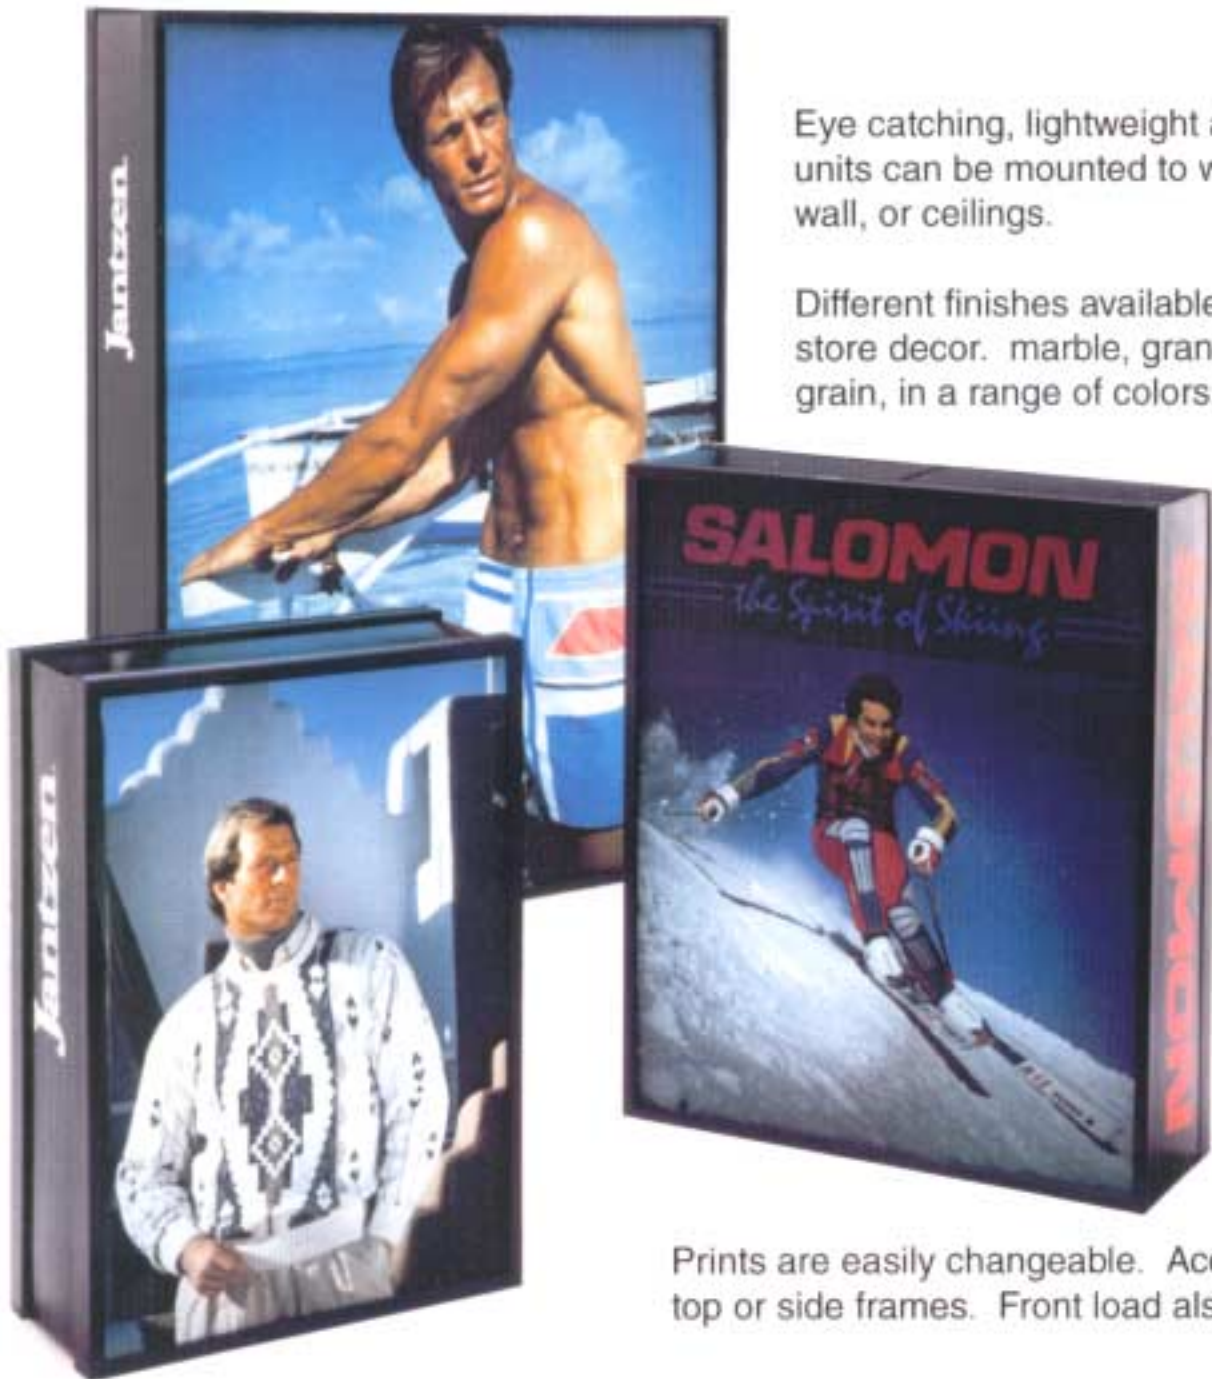

Video Interactive Advertising

40 Garden Ct. • Ronkonkoma • NY • 11779 • Phone/Fax (631)467-2401

Global Services

STANDARD LIGHT BOXES, SINGLE OR DOUBLE SIDED, UP TO 48" X 96".
ILLUMINATED LOGOS ON BOTH SIDES, GIVE A GREAT CORPORATE LOOK.

Eye catching, lightweight and durable units can be mounted to walls, slat-wall, or ceilings.

Different finishes available to match store decor. marble, granite, wood grain, in a range of colors.

Prints are easily changeable. Access through top or side frames. Front load also available.